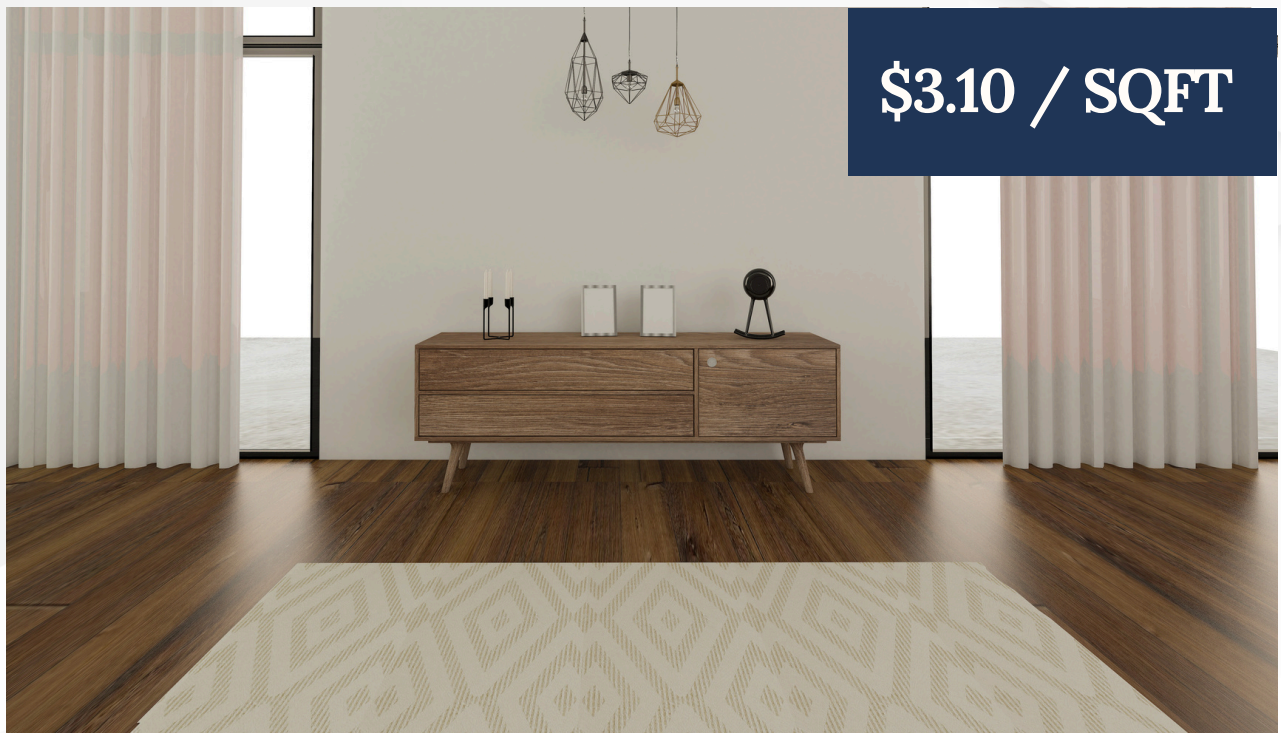

DESERT SAND
1026A-32

FRENCH OAK
1293-1

Andes Collection

8.0MM, 28MIL

9 X 60" - 18.7 SQFT per Box

Available in 6 Colors

WALNUT
8010-12

COASTAL DUNE
SA 530-5